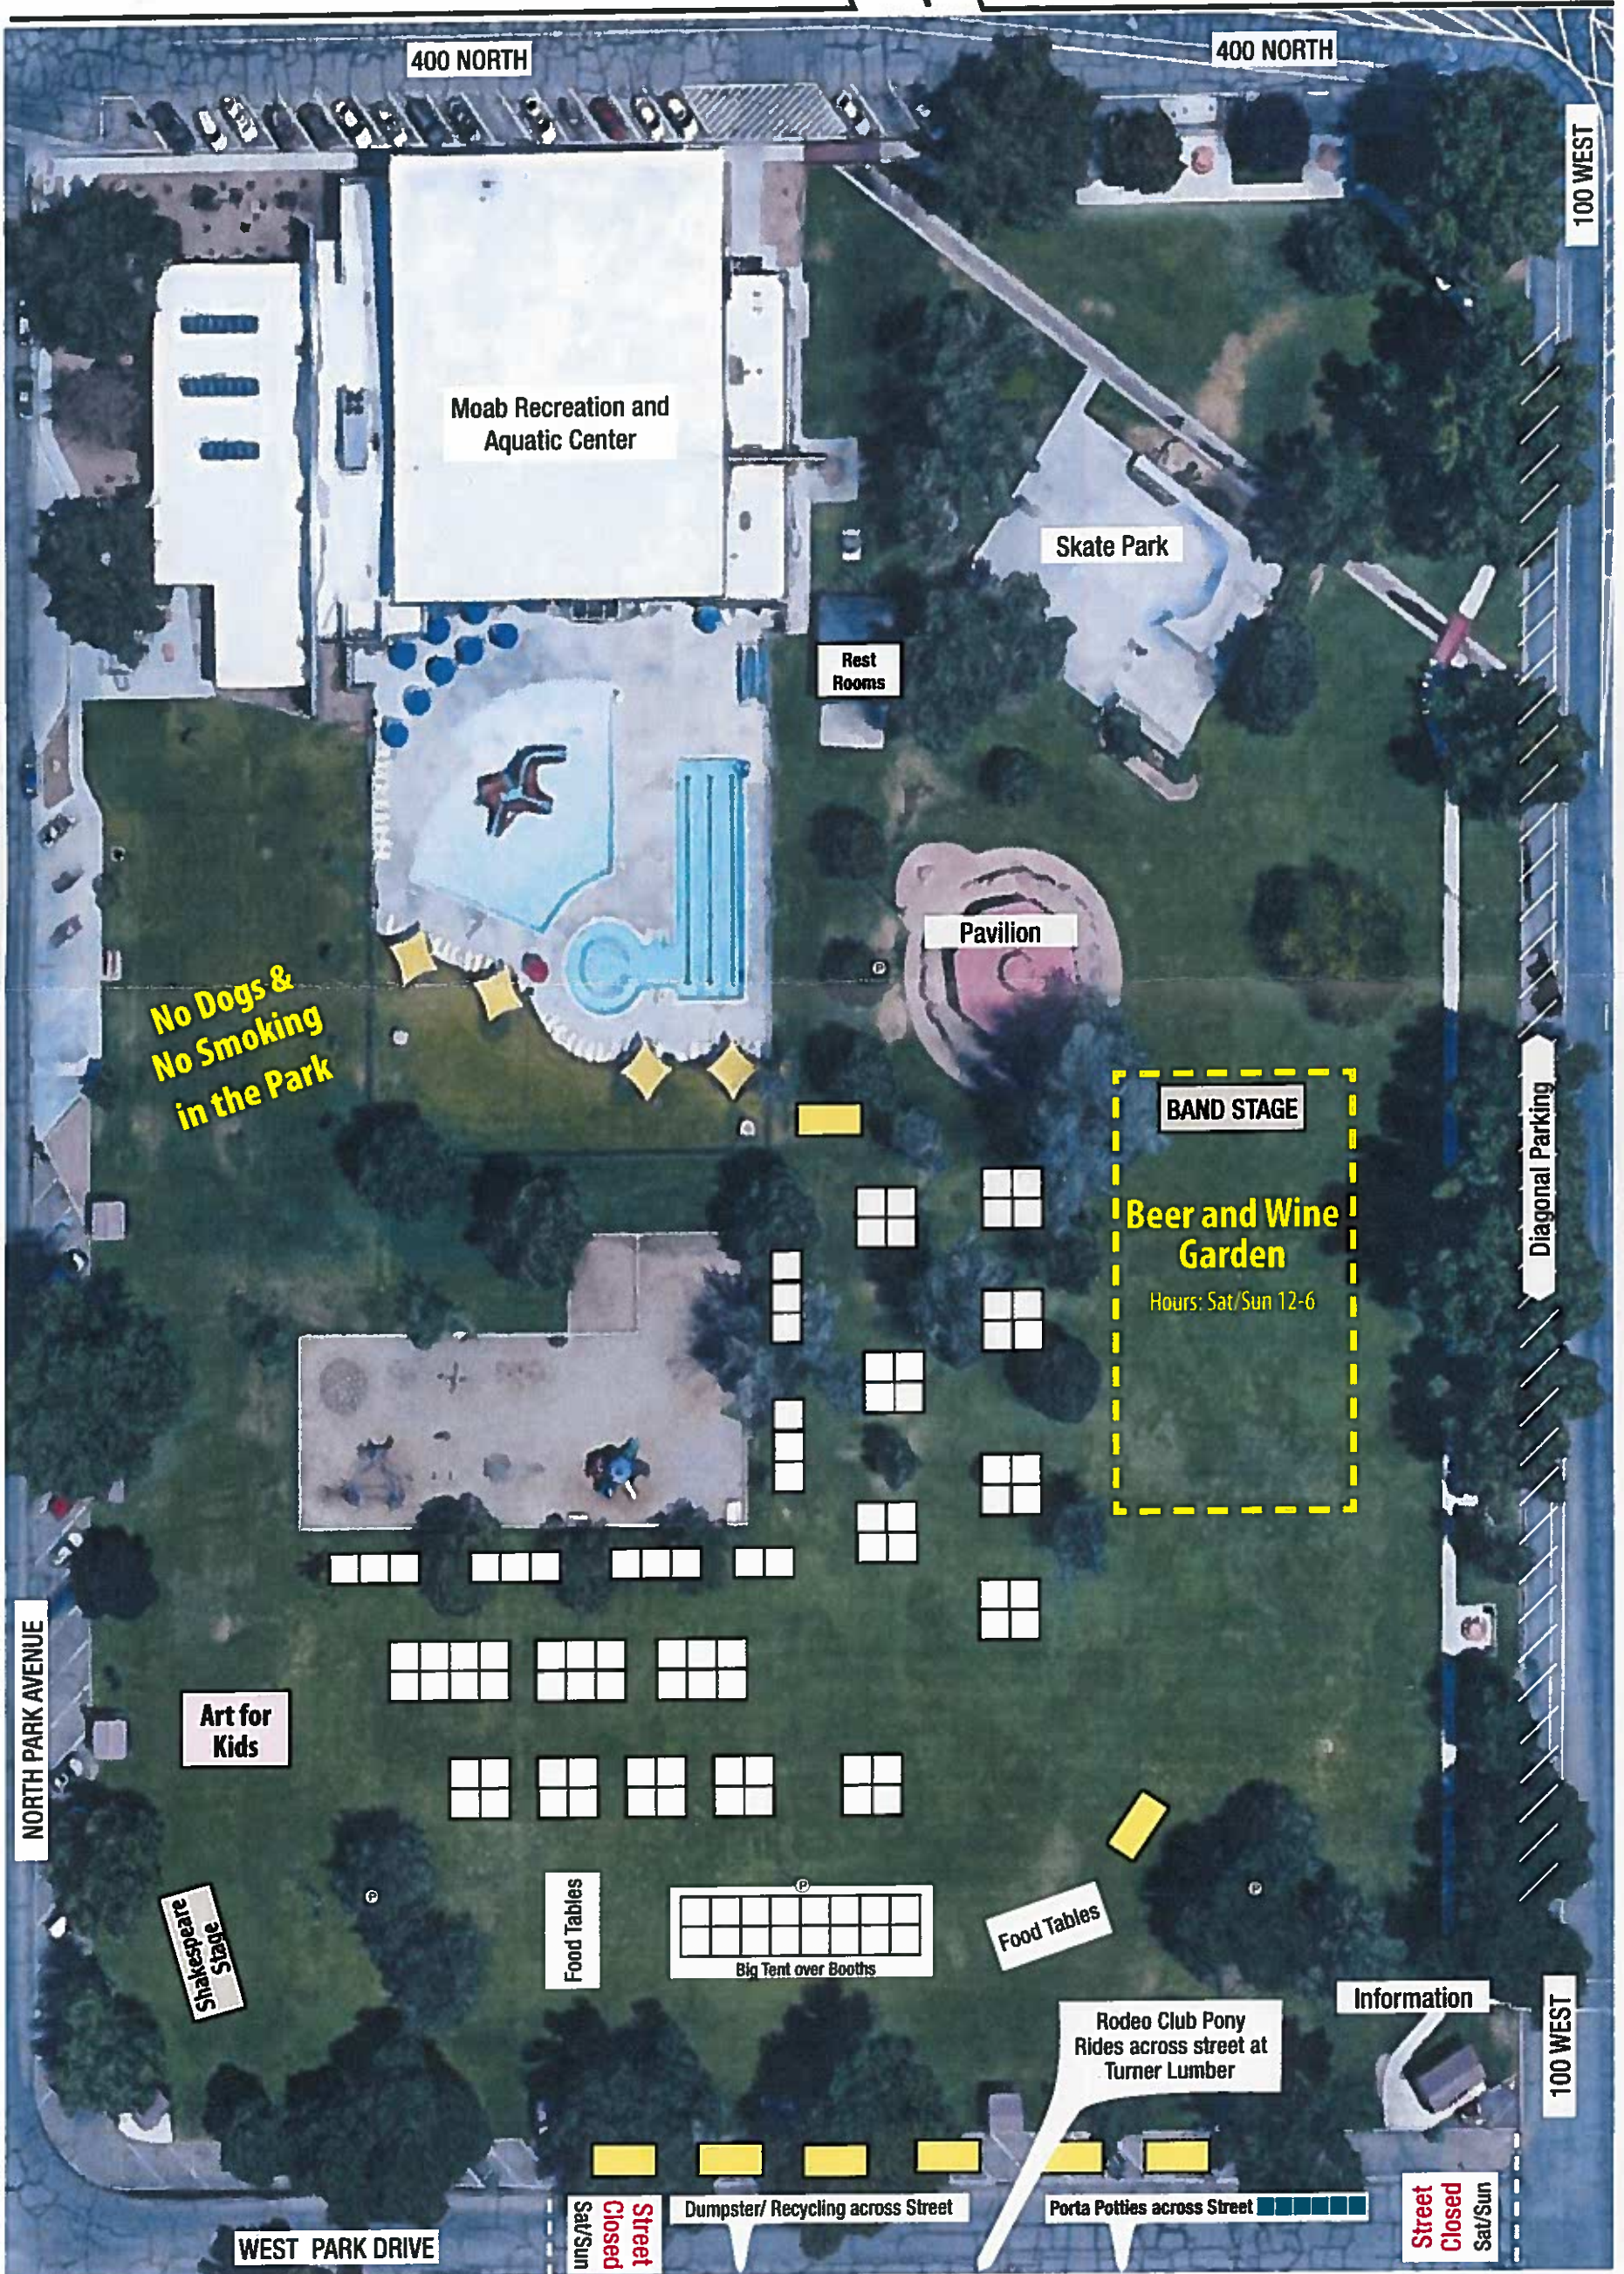

Moab Arts Festival Park Layout

Swanny City Park 2022

Saturday 10am-7pm and Sunday 10am-6pm

HMK School

VENDOR PARKING

**No Dogs &
No Smoking
in the Park**

BAND STAGE
Beer and Wine Garden
Hours: Sat/Sun 12-6

Art for Kids

Shakespeare Stage

Food Tables

Big Tent over Booths

Food Tables

Information

Rodeo Club Pony Rides across street at Turner Lumber

WEST PARK DRIVE

Street Closed Sat/Sun

Dumpster/ Recycling across Street

Porta Potties across Street

Street Closed Sat/Sun